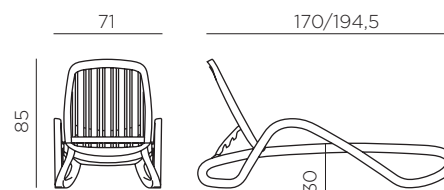

EDEN

design Raffaello Galiotto

Ref. 414

-  14,7 peso prodotto in kg / weight of product in kg
-  17 imballo con film - pz e volume in m³
3,041 m³ shrink-wrapped packing - pcs and volume in cbm
-  17 pz pz su pallet / pcs on pallet